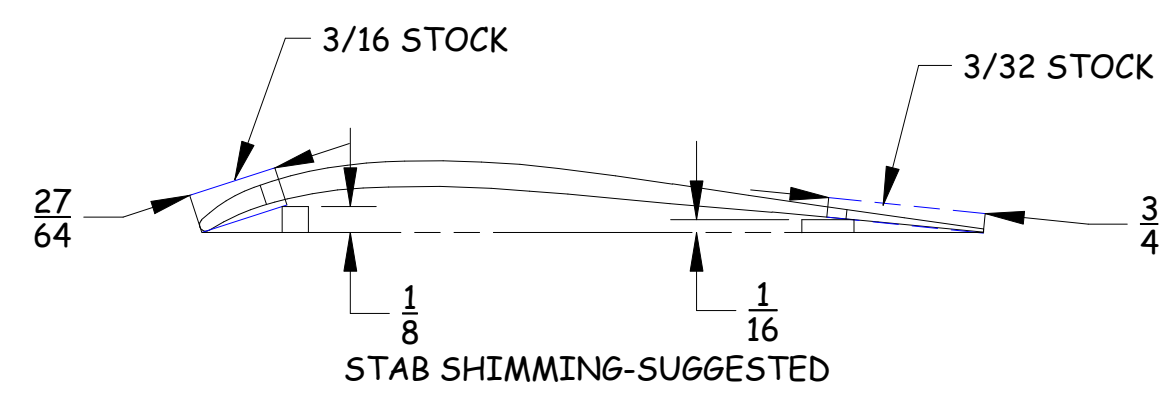

ALL MATERIAL Balsa UNLESS OTHERWISE NOTED

RAY BEAUMONT'S 1942  
**STICKER**  
LAYOUT BY CLINT BROOKS 3/26/11

(SCALE IS ONE INCH INCREMENTS)

Rev A

1631 WING TIP DIHEDRAL GAUGE

ALL MATERIAL Balsa UNLESS OTHERWISE NOTED

RAY BEAUMONT'S 1942  
**STICKER**  
LAYOUT BY CLINT BROOKS 3/26/11

(SCALE IS ONE INCH INCREMENTS)

Rev A