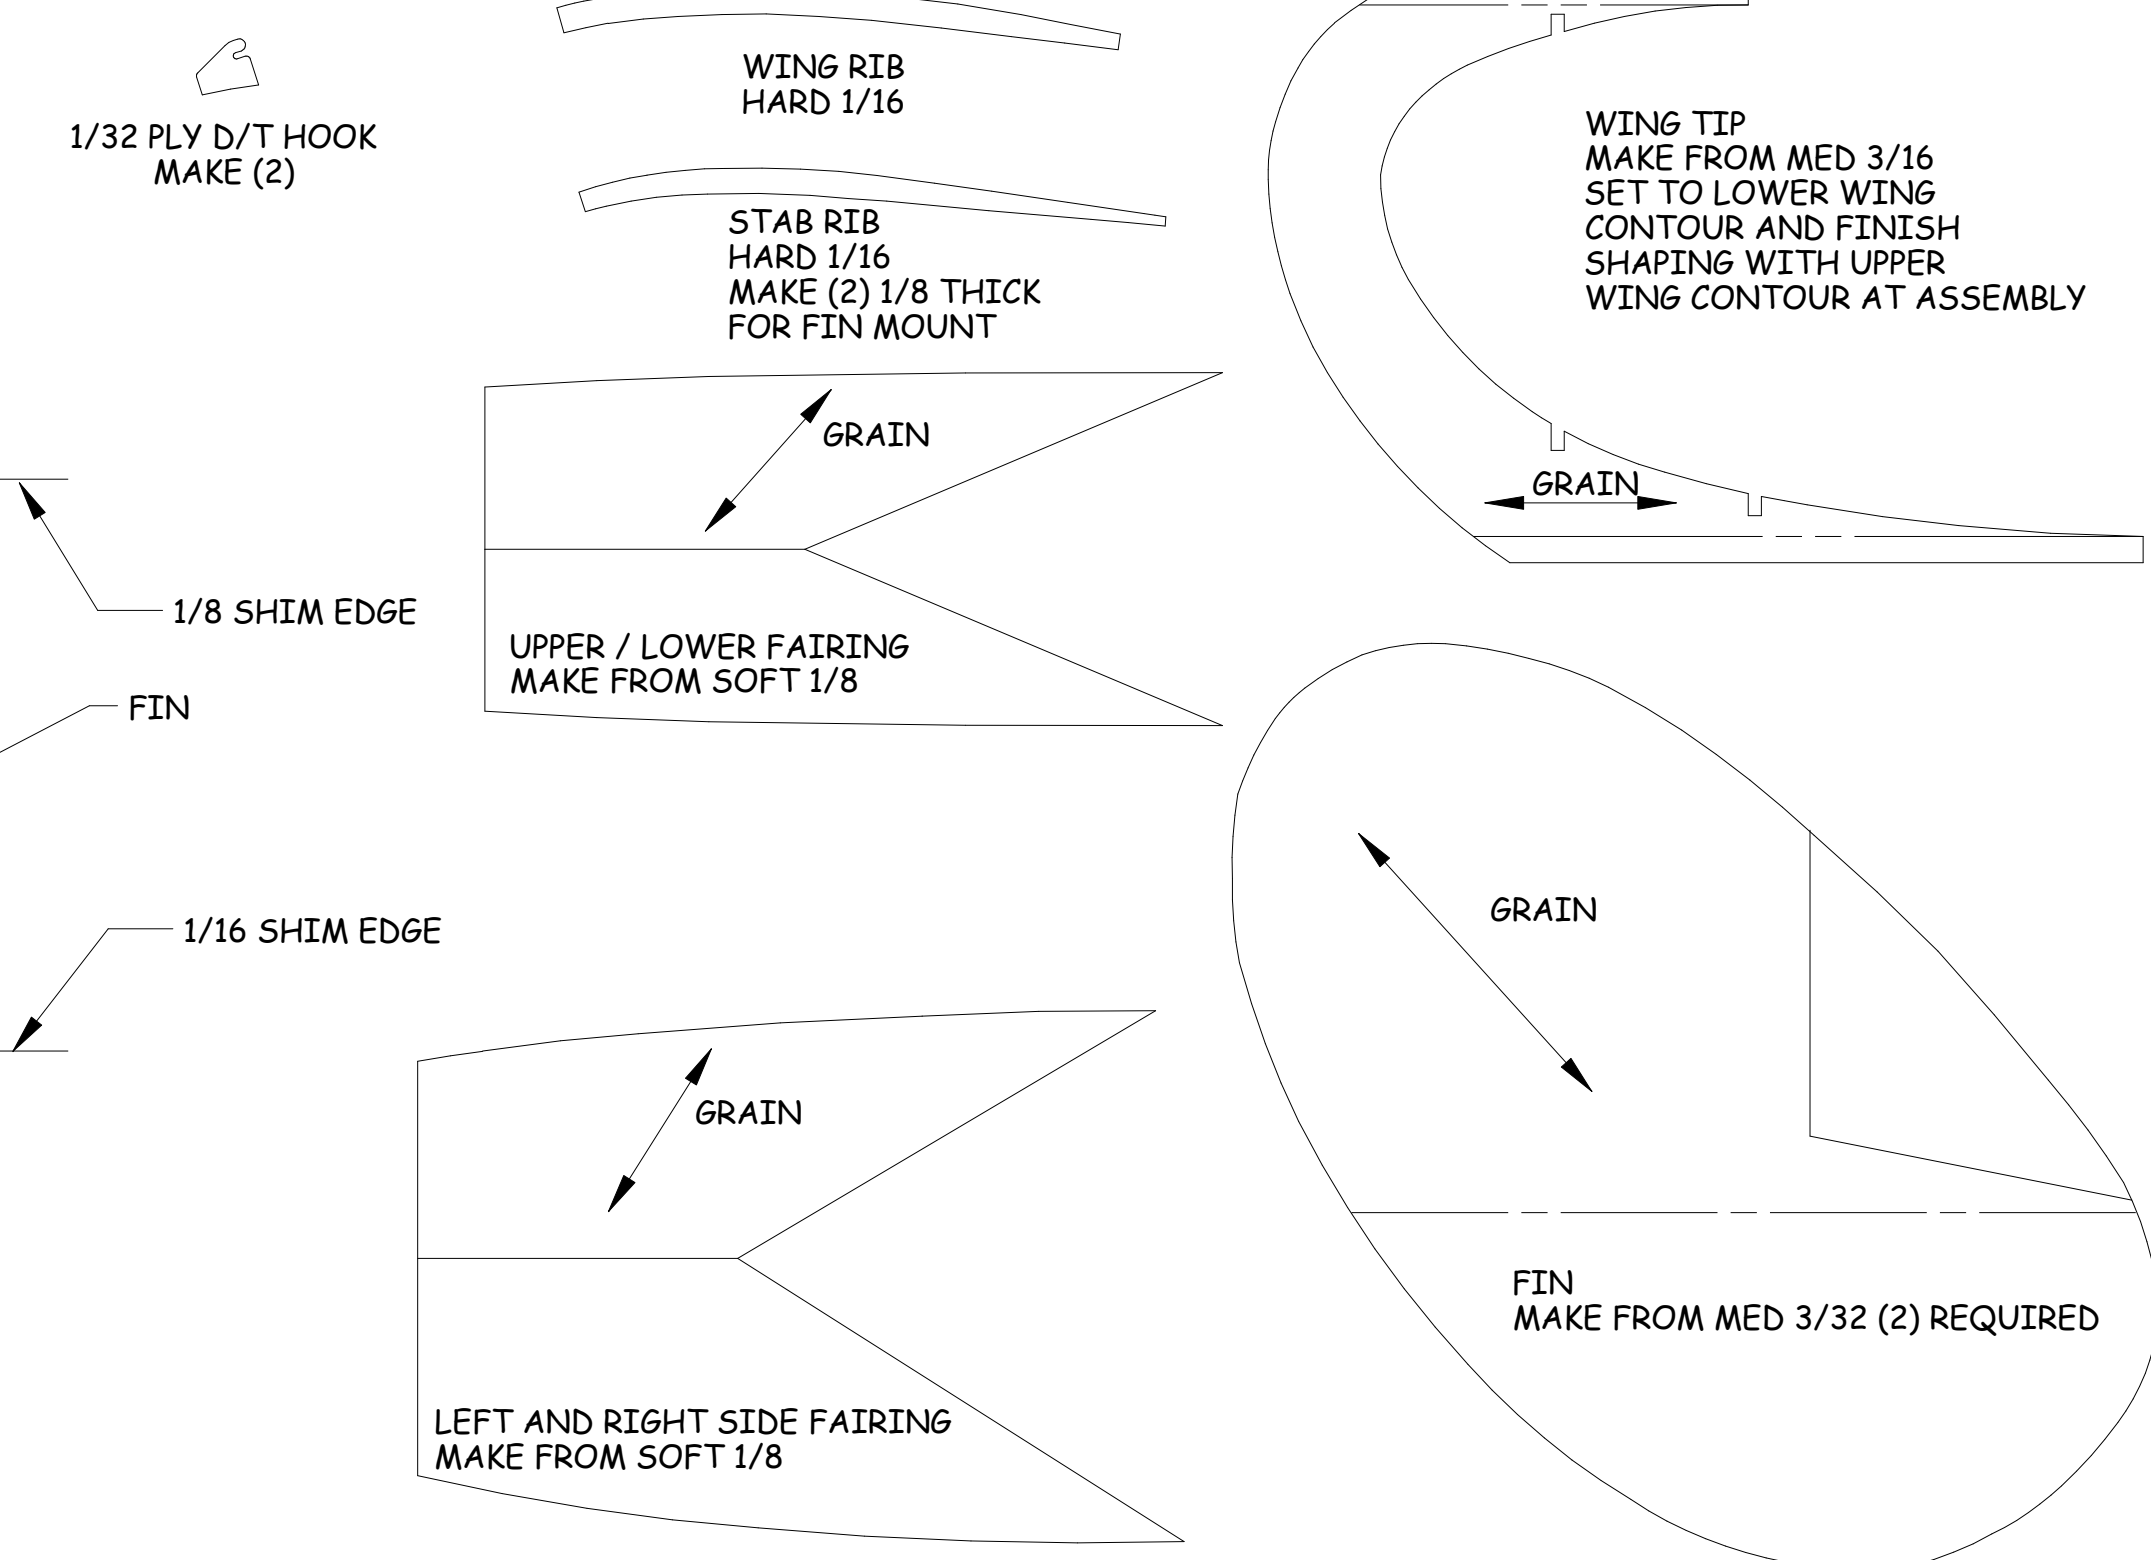

ALL MATERIAL Balsa UNLESS OTHERWISE NOTED

RAY BEAUMONT'S 1942  
**STICKER**  
LAYOUT BY CLINT BROOKS 3/26/11

(SCALE IS ONE INCH INCREMENTS)

Rev A

1631 WING TIP DIHEDRAL GAUGE

ALL MATERIAL Balsa UNLESS OTHERWISE NOTED

RAY BEAUMONT'S 1942  
**STICKER**  
LAYOUT BY CLINT BROOKS 3/26/11

(SCALE IS ONE INCH INCREMENTS)

Rev A