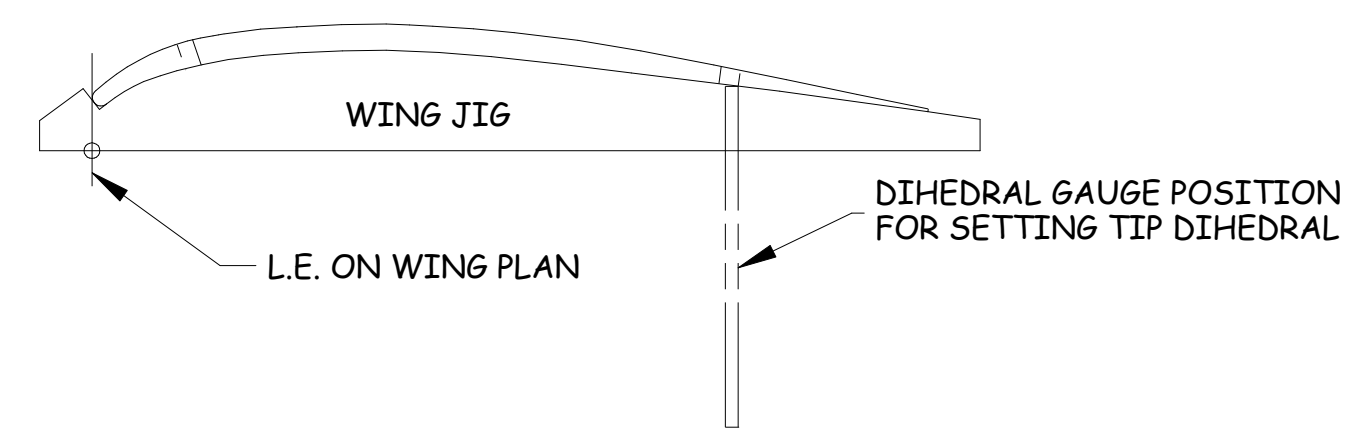

ALL MATERIAL Balsa UNLESS OTHERWISE NOTED

RAY BEAUMONT'S 1942  
**STICKER**  
LAYOUT BY CLINT BROOKS 3/26/11

(SCALE IS ONE INCH INCREMENTS)

Rev A

1631 WING TIP DIHEDRAL GAUGE

ALL MATERIAL Balsa UNLESS OTHERWISE NOTED

RAY BEAUMONT'S 1942  
**STICKER**  
LAYOUT BY CLINT BROOKS 3/26/11

(SCALE IS ONE INCH INCREMENTS)

Rev A