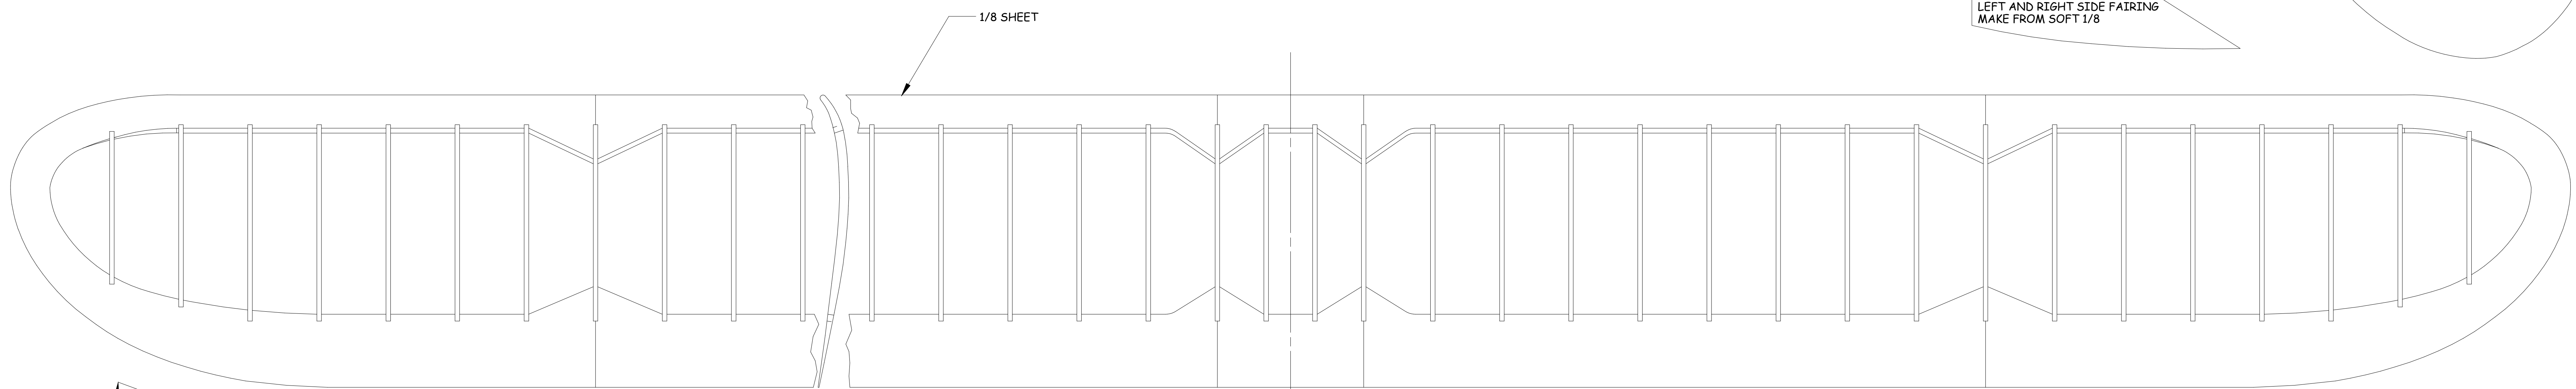

ALL MATERIAL Balsa UNLESS OTHERWISE NOTED

RAY BEAUMONT'S 1942  
**STICKER**  
LAYOUT BY CLINT BROOKS 3/26/11

(SCALE IS ONE INCH INCREMENTS)

Rev A

1631 WING TIP DIHEDRAL GAUGE

ALL MATERIAL Balsa UNLESS OTHERWISE NOTED

RAY BEAUMONT'S 1942  
**STICKER**  
LAYOUT BY CLINT BROOKS 3/26/11

(SCALE IS ONE INCH INCREMENTS)

Rev A