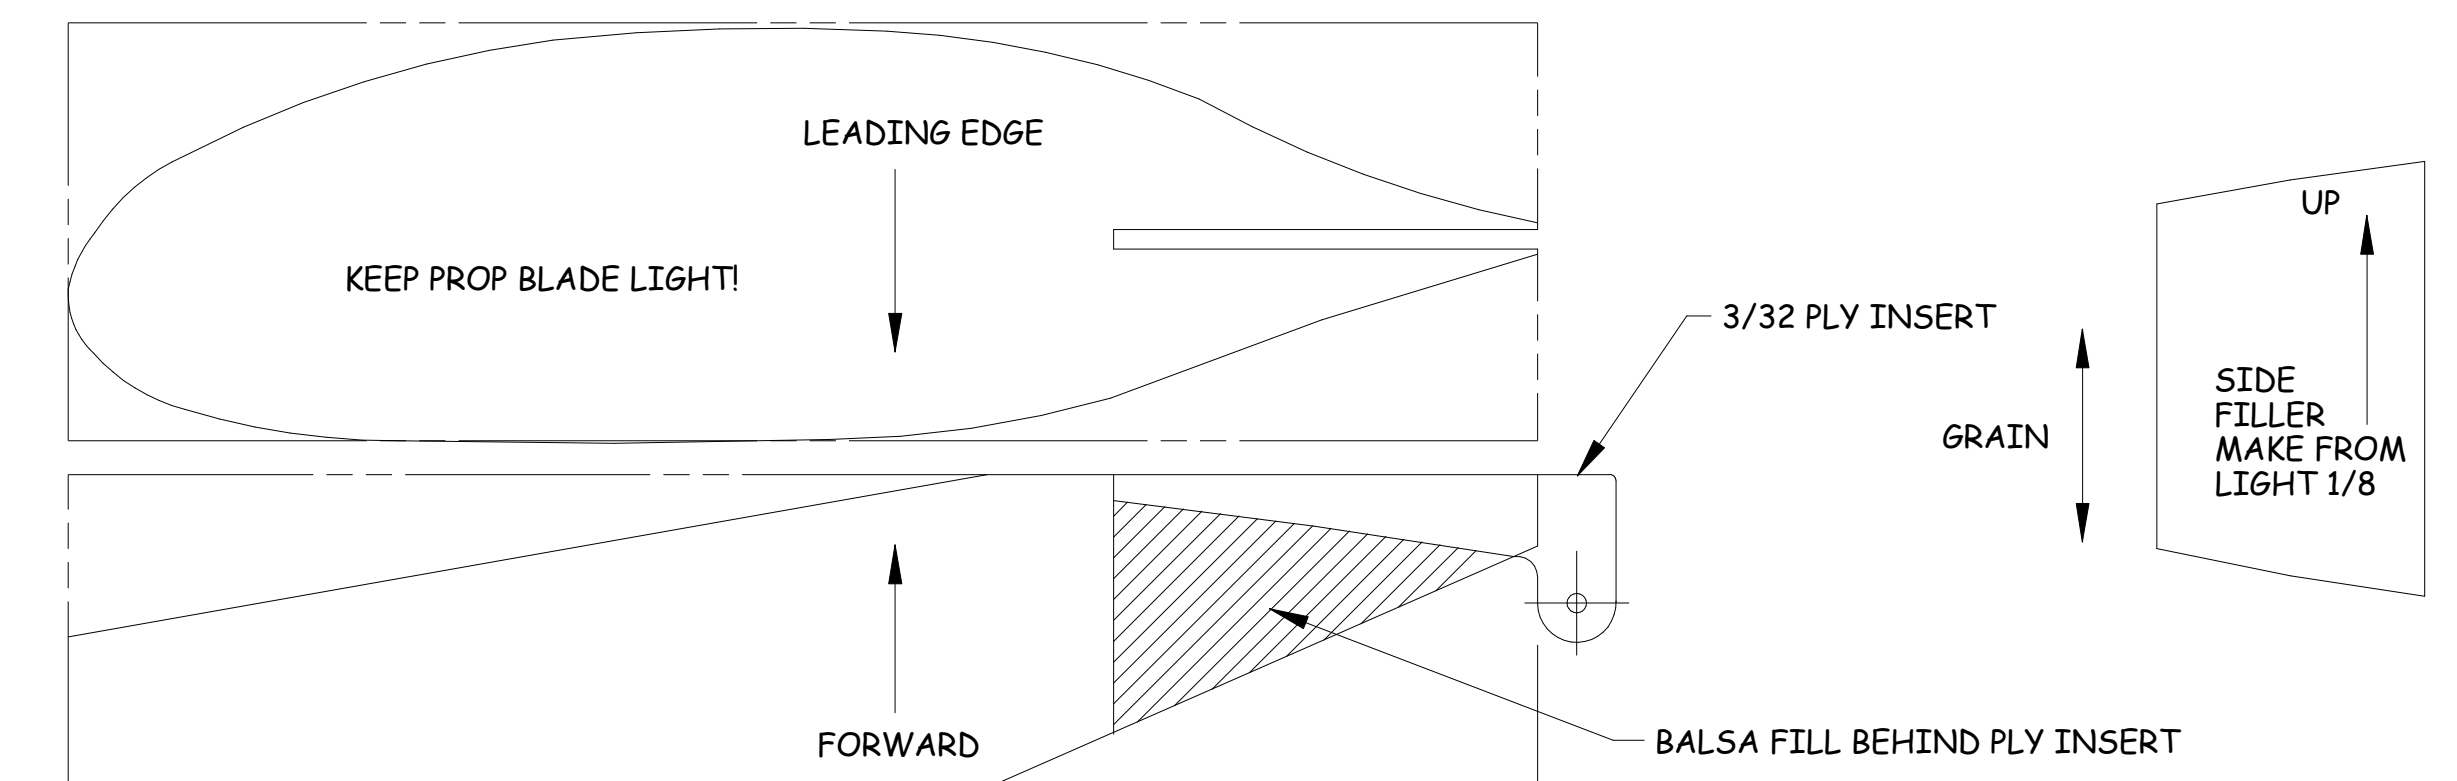

ALL MATERIAL Balsa UNLESS OTHERWISE NOTED

RAY BEAUMONT'S 1942  
**STICKER**  
LAYOUT BY CLINT BROOKS 3/26/11

(SCALE IS ONE INCH INCREMENTS)

Rev A

1631 WING TIP DIHEDRAL GAUGE

ALL MATERIAL Balsa UNLESS OTHERWISE NOTED

RAY BEAUMONT'S 1942  
**STICKER**  
LAYOUT BY CLINT BROOKS 3/26/11

(SCALE IS ONE INCH INCREMENTS)

Rev A