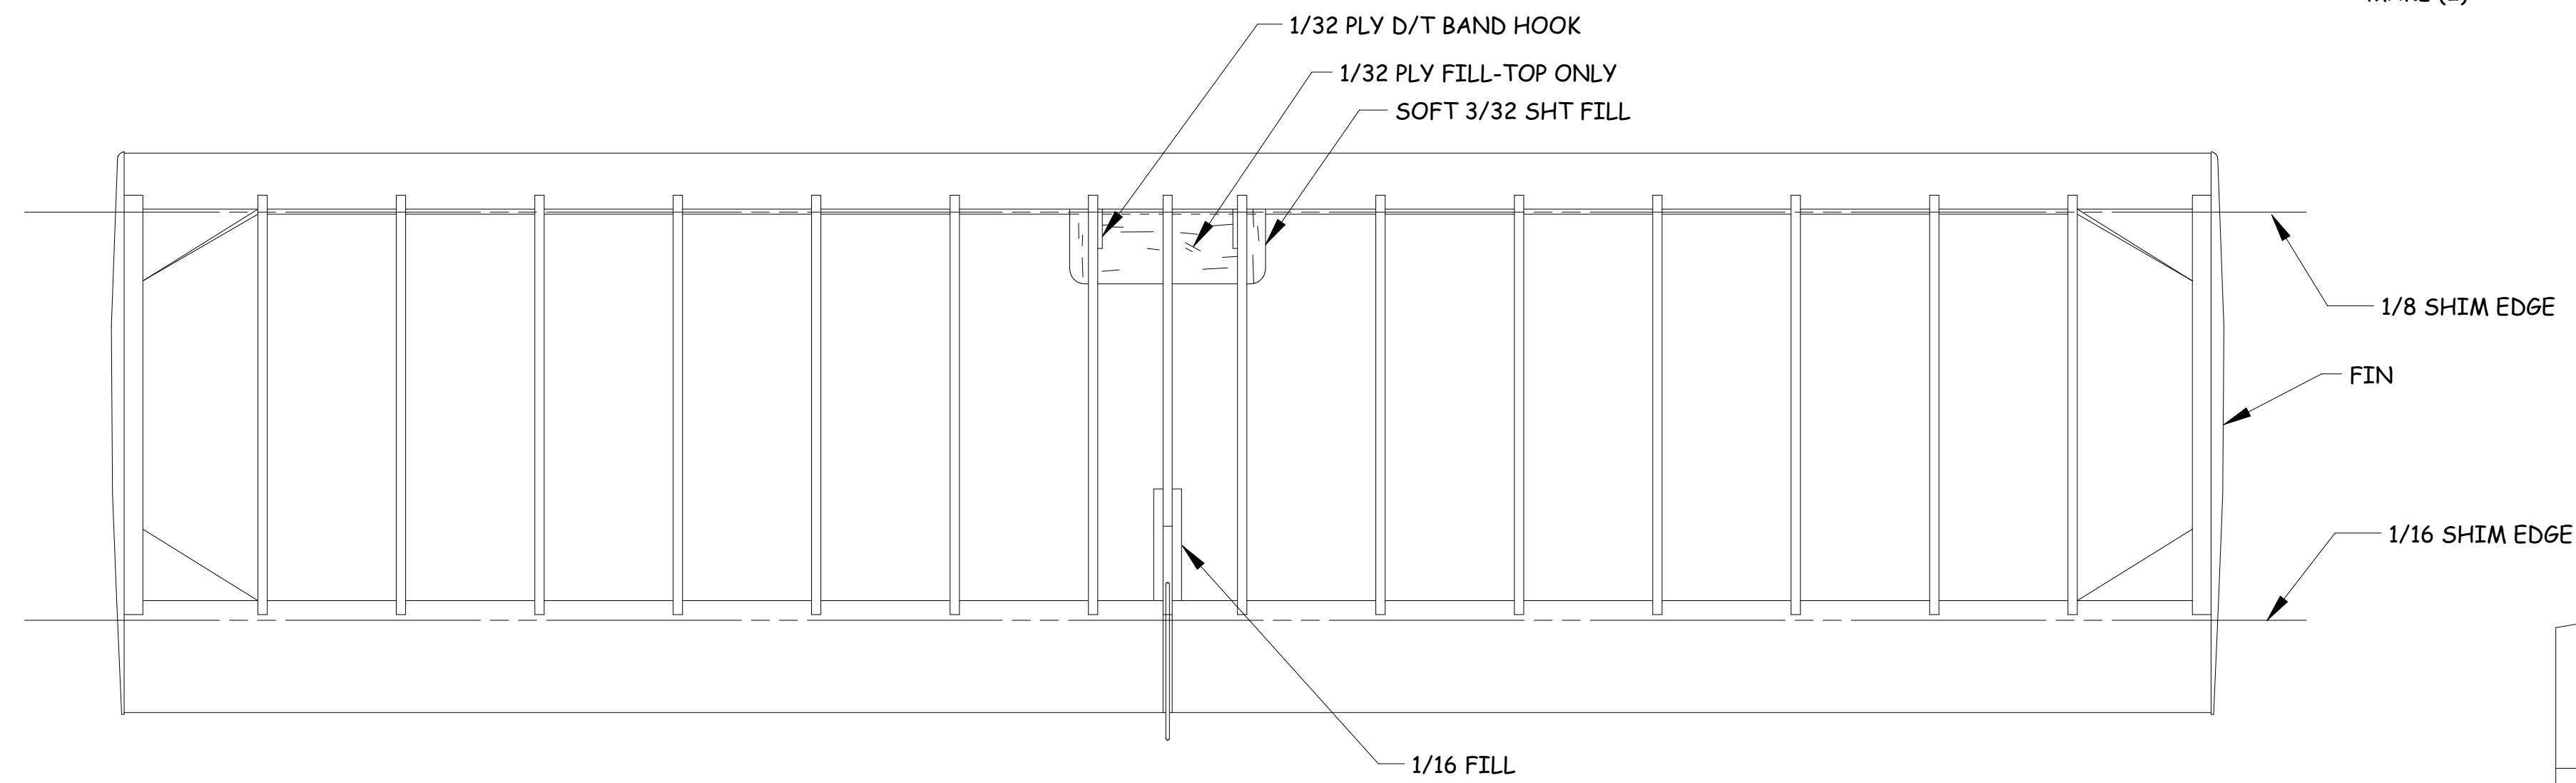

ALL MATERIAL Balsa UNLESS OTHERWISE NOTED

RAY BEAUMONT'S 1942  
**STICKER**  
LAYOUT BY CLINT BROOKS 3/26/11

(SCALE IS ONE INCH INCREMENTS)

Rev A

1631 WING TIP DIHEDRAL GAUGE

ALL MATERIAL Balsa UNLESS OTHERWISE NOTED

RAY BEAUMONT'S 1942  
**STICKER**  
LAYOUT BY CLINT BROOKS 3/26/11

(SCALE IS ONE INCH INCREMENTS)

Rev A