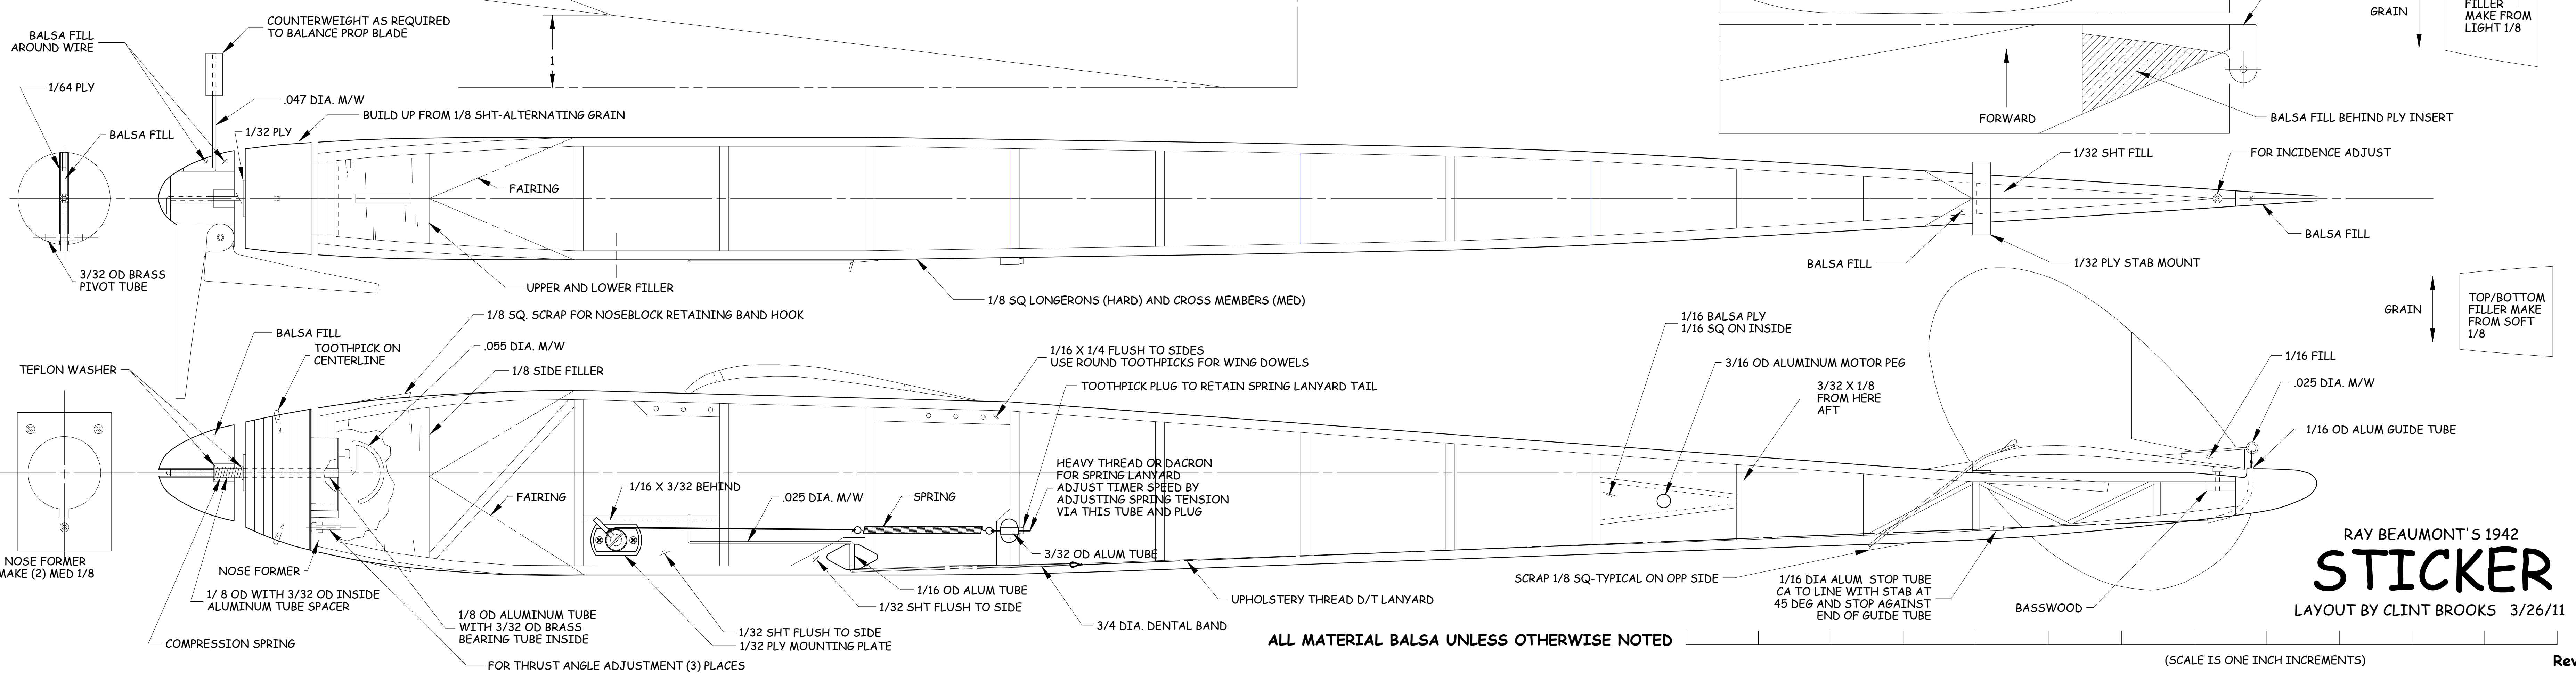

ALL MATERIAL Balsa UNLESS OTHERWISE NOTED

RAY BEAUMONT'S 1942  
**STICKER**  
LAYOUT BY CLINT BROOKS 3/26/11

(SCALE IS ONE INCH INCREMENTS)

Rev A

1631 WING TIP DIHEDRAL GAUGE

ALL MATERIAL Balsa UNLESS OTHERWISE NOTED

RAY BEAUMONT'S 1942  
**STICKER**  
LAYOUT BY CLINT BROOKS 3/26/11

(SCALE IS ONE INCH INCREMENTS)

Rev A